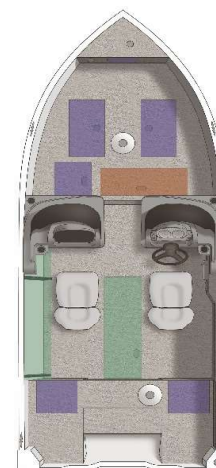

## SPECIFICATIONS

	1600 SC
Overall Length	4,98 m
Beam	2,06 m
Chine Width	1,70 m
Max Depth	96 cm
Max Cockpit Depth	61 cm
Transom Height	51 cm
Deadrise	10°
Weight (Boat only, dry)	424 kg
Max Weight Capacity	590 kg
Max Person Capacity	5
Max HP Capacity	80
Fuel Capacity	45 ltr.
Aluminium Gauge Bottom	.100"
Aluminium Gauge Sides	.080"
Aluminium Gauge Transom	.125"

	1600 DC
Overall Length	4,98 m
Beam	2,06 m
Chine Width	1,70 m
Max Depth	96 cm
Max Cockpit Depth	61 cm
Transom Height	51 cm
Deadrise	10°
Weight (Boat only, dry)	439 kg
Max Weight Capacity	590 kg
Max Person Capacity	5
Max HP Capacity	80
Fuel Capacity	45 ltr.
Aluminium Gauge Bottom	.100"
Aluminium Gauge Sides	.080"
Aluminium Gauge Transom	.125"

### Console/Instrumentation

- Console, starboard, fiberglass reinforced w/lit toggle switches, drink holder, 12V power outlet, throw tray, & MP3 cubby
- Windscreen
- Steering wheel, black
- No-feedback steering
- Master power switch
- Fuse pane
- Horn