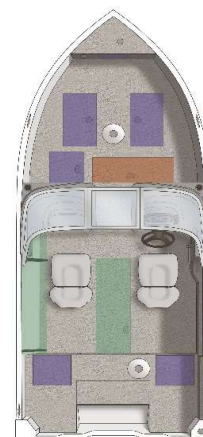

## SPECIFICATIONS

Overall Length	4,98 m
Beam	2,06 m
Chine Width	1,70 m
Max Depth	96 cm
Max Cockpit Depth	61 cm
Transom Height	51 cm
Deadrise	10°
Weight (Boat only, dry)	479 kg
Max Weight Capacity	590 kg
Max Person Capacity	5
Max HP Capacity	80
Fuel Capacity	45 ltr.
Aluminium Gauge Bottom	.100"
Aluminium Gauge Sides	.080"
Aluminium Gauge Transom	.125"

### Console/Instrumentation

- Console, starboard, fiberglass reinforced w/lit toggle switches, drink holder, 12V power outlet, throw tray, & MP3 cubby
- Windscreen
- Steering wheel, black
- No-feedback steering
- Master power switch
- Fuse pane
- Horn