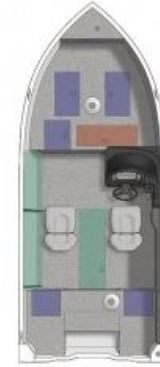

SPECIFICATIONS

	1600 Vision	
Overall Length	16' 4"	4.98 m
Boat/Motor/Trailer Length	19' 1"	5.82 m
Boat/Motor/Trailer Width	7' 6"	2.29 m
Boat/Motor/Trailer Height	5' 11"	1.80 m
Beam	81"	206 cm
Chine Width	67"	170 cm
Max Depth	37.75"	96 cm
Max Cockpit Depth	24"	61 cm
Transom Height	20"	51 cm
Deadrise	10°	
Weight (Boat only, dry)	935#	424 kg
Max Weight Capacity	1,300#	590 kg
Max Person Capacity	5	
Max HP Capacity	75	
Fuel Capacity	12 gal. portable	45 L
Aluminum Gauge Bottom	.100"	
Aluminum Gauge Sides	.080"	
Aluminum Gauge Transom	.125"	

STANDARD FEATURES

Console/Instrumentation

- Console, starboard, fiberglass reinforced w/lit toggle switches, drink holder, 12V power outlet, throw tray, & MP3 cubby
- Speedometer and tachometer gauges, chrome standard w/pre-rig
- Steering wheel, black
- No-feedback steering
- Master power switch
- Fuse panel
- Horn
- Windscreen